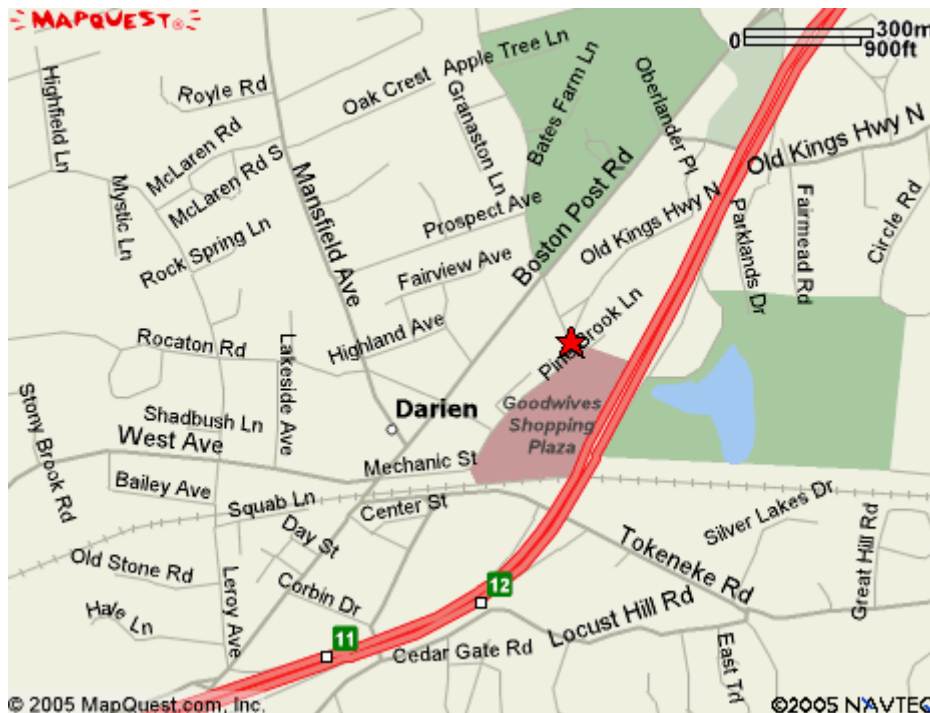

### **Points South of Darien using I-95**

- 1) Take I-95 North to Exit 12 Tokeneke Road.
- 2) At the exit make a right turn onto Tokeneke Road.
- 3) Follow to the next traffic light (Post Road/ US 1).
- 4) Make a right under the railroad bridge.
- 5) Take the first right on to Mechanic Street and follow to the stop sign.
- 6) At the stop sign, continue straight passing the Goodwives Shopping Center on the right. Old Kings Highway starts here.
- 7) At the second stop sign make a right on Pinebrook Lane (Darien Ice Rink Sign).
- 8) Straight ahead to parking lot. Ice Rink on left, Professional Building on right.

### **Points North of Darien using I-95**

- 1) Take I-95 South to Exit 13 Post Road.
- 2) At the stop sign, cross traffic and make a left continuing South on the Post Road until the second traffic light.
- 3) Turn left onto Brookside Road (First Congregational Church on left).
- 4) Continue past the Church to the bottom on the hill and stop sign.
- 5) Make a slight left across the intersection stop sign on to Pinebrook Lane (Darien Ice Rink Sign).
- 6) Straight ahead to parking lot. Ice Rink on left, Professional Building on right.

### **From the Merritt Parkway (Ct Route 15)**

- 1) Take Merritt Parkway North or South to Exit 37 New Canaan.
- 2) From both north or south, make a right turn on Route 124 and proceed on Mansfield Avenue (Darien). Mansfield Avenue ends at the Post Road in Darien (about 3 miles or so).

# PIASECKI & COMPANY

*certified public accountants*

- 3) At the intersection of Post Road and Mansfield Avenue (Darien Fire House directly across from traffic light) make a left on to the Post Road.
- 4) At the first light, Sedgwick Avenue, make a right and proceed to the rotary bearing left after the stop sign.
- 5) Proceed along the length of the Goodwives Shopping Center to the next stop sign.
- 6) Make a right onto Pinebrook Lane (Darien Ice Rink).
- 7) Straight ahead to parking lot. Ice Rink on left, Professional Building on right.